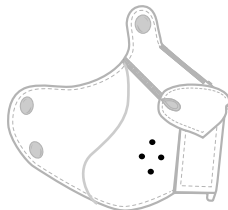

Submitted Date _____

Due Date _____

Approved By _____

FRISKY NEO651C

BASE PRICE: \$49.95

- 1. Nose _____
- 2. Muzzle Back _____
- 3. Muzzle Middle _____
- 4. Muzzle Front _____

 **5 ADD JOWL? +\$15** Yes

A. _____

6 CHOOSE ONE

Eyelets
+\$5

4 Holes
FREE

K9 NEO602C

BASE PRICE: \$47.95

- 1. Nose _____
- 2. Muzzle _____
- 3. Bridge _____
- 4. Muzzle Lip _____

 **5 ADD JOWL? +\$15** Yes

A. _____

6 CHOOSE ONE

- B.**
- Eyelets 7 Holes
 -  +\$5  FREE

- Whiskers Fur
-  +\$15  +\$20

PUPPY NEO515C

BASE PRICE: \$42.95

- 1. Muzzle _____
- 2. Bridge _____

All muzzles will be constructed with black plastic snaps and will be compatible with any style Mr. S Leather Neoprene Puppy Hood or Neoprene Face Muzzle Head Harness (NEO630).