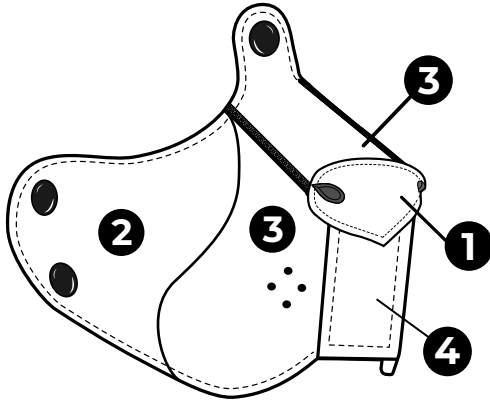

CUSTOM NEO PUPPY MUZZLES

ONE MUZZLE PER FORM

CUSTOMER INFO

Full Name _____

Email _____

Phone _____

OFFICE USE

Order # _____

Submitted Date _____

Due Date _____

Approved By _____

☐ **FRISKY** NEO651C

BASE PRICE: $49.95

1. Nose _____
2. Muzzle Back _____
3. Muzzle Middle _____
4. Muzzle Front _____

5 ADD JOWL? +$15 ☐ Yes

A. _____

6 CHOOSE ONE

☐ Eyelets
+$5

☐ 4 Holes
FREE