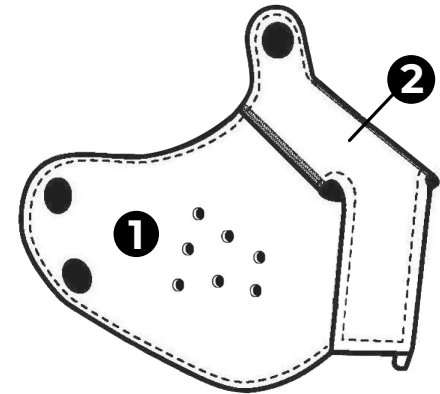

6 CHOOSE ONE

Eyelets
+\$5

4 Holes
FREE

K9 NEO602C

BASE PRICE: \$47.95

- 1. Nose _____
- 2. Muzzle _____
- 3. Bridge _____
- 4. Muzzle Lip _____

 **5 ADD JOWL? +\$15** Yes

A. _____

6 CHOOSE ONE

- B.**
- Eyelets 7 Holes
 -  +\$5  FREE

- Whiskers Fur
-  +\$15  +\$20

PUPPY NEO515C

BASE PRICE: \$42.95

- 1. Muzzle _____
- 2. Bridge _____

All muzzles will be constructed with black plastic snaps and will be compatible with any style Mr. S Leather Neoprene Puppy Hood or Neoprene Face Muzzle Head Harness (NEO630).