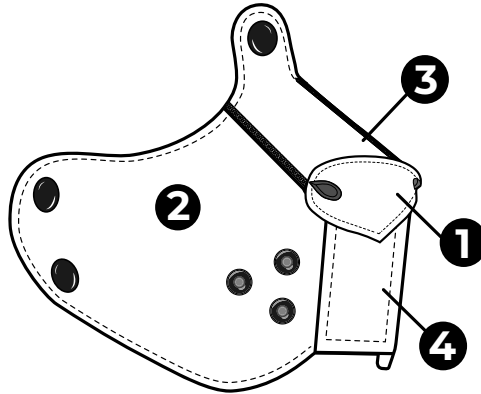

6 CHOOSE ONE

Eyelets
+\$5

4 Holes
FREE

K9 NEO602C

BASE PRICE: \$47.95

- 1. Nose _____
- 2. Muzzle _____
- 3. Bridge _____
- 4. Muzzle Lip _____

 **5 ADD JOWL? +\$15** Yes

A. _____

6 CHOOSE ONE

- B.**
- Eyelets 7 Holes
 -  +\$5  FREE

- Whiskers Fur
-  +\$15  +\$20

PUPPY NEO515C

BASE PRICE: \$42.95

- 1. Muzzle _____
- 2. Bridge _____

All muzzles will be constructed with black plastic snaps and will be compatible with any style Mr. S Leather Neoprene Puppy Hood or Neoprene Face Muzzle Head Harness (NEO630).